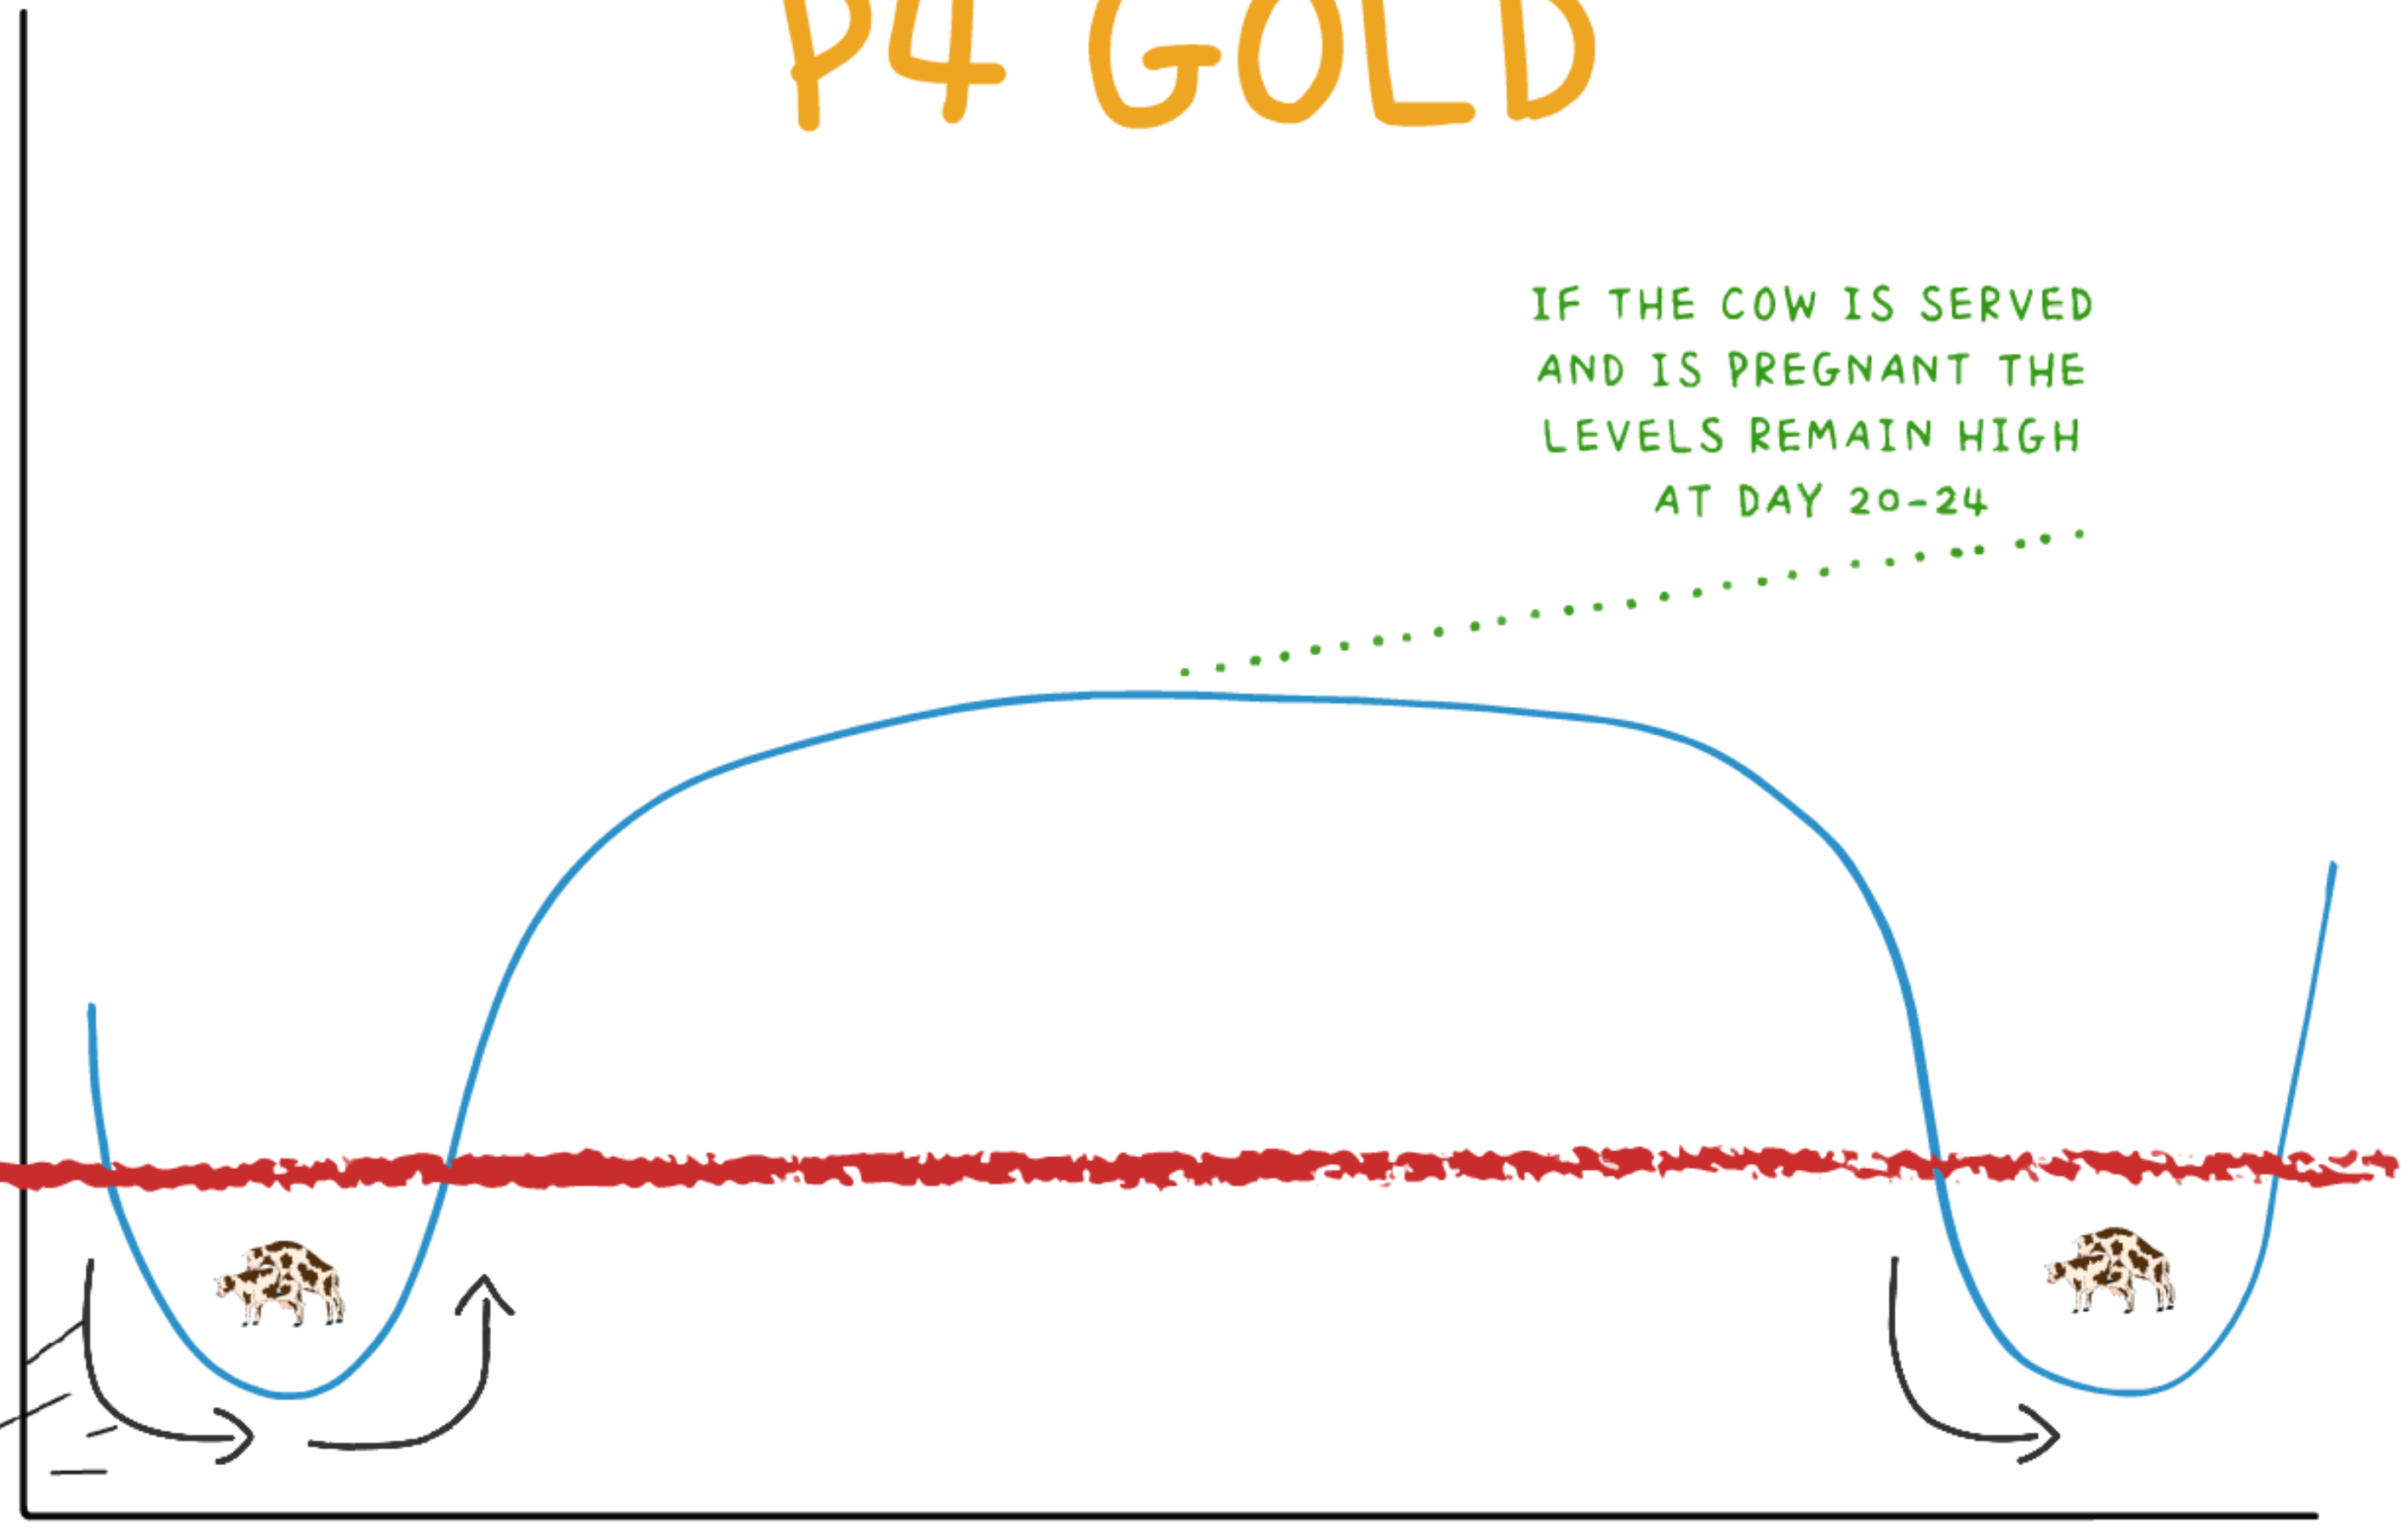

# P4 GOLD

TEST LINE LIGHTER = LEAVE

PROGESTERONE LEVEL

CONTROL LINE 2ng/ml

TEST LINE DARKER = DO

COW IN SEASON

IF THE COW IS SERVED AND IS PREGNANT THE LEVELS REMAIN HIGH AT DAY 20-24

21 DAYS

OESTRUS

OESTRUS