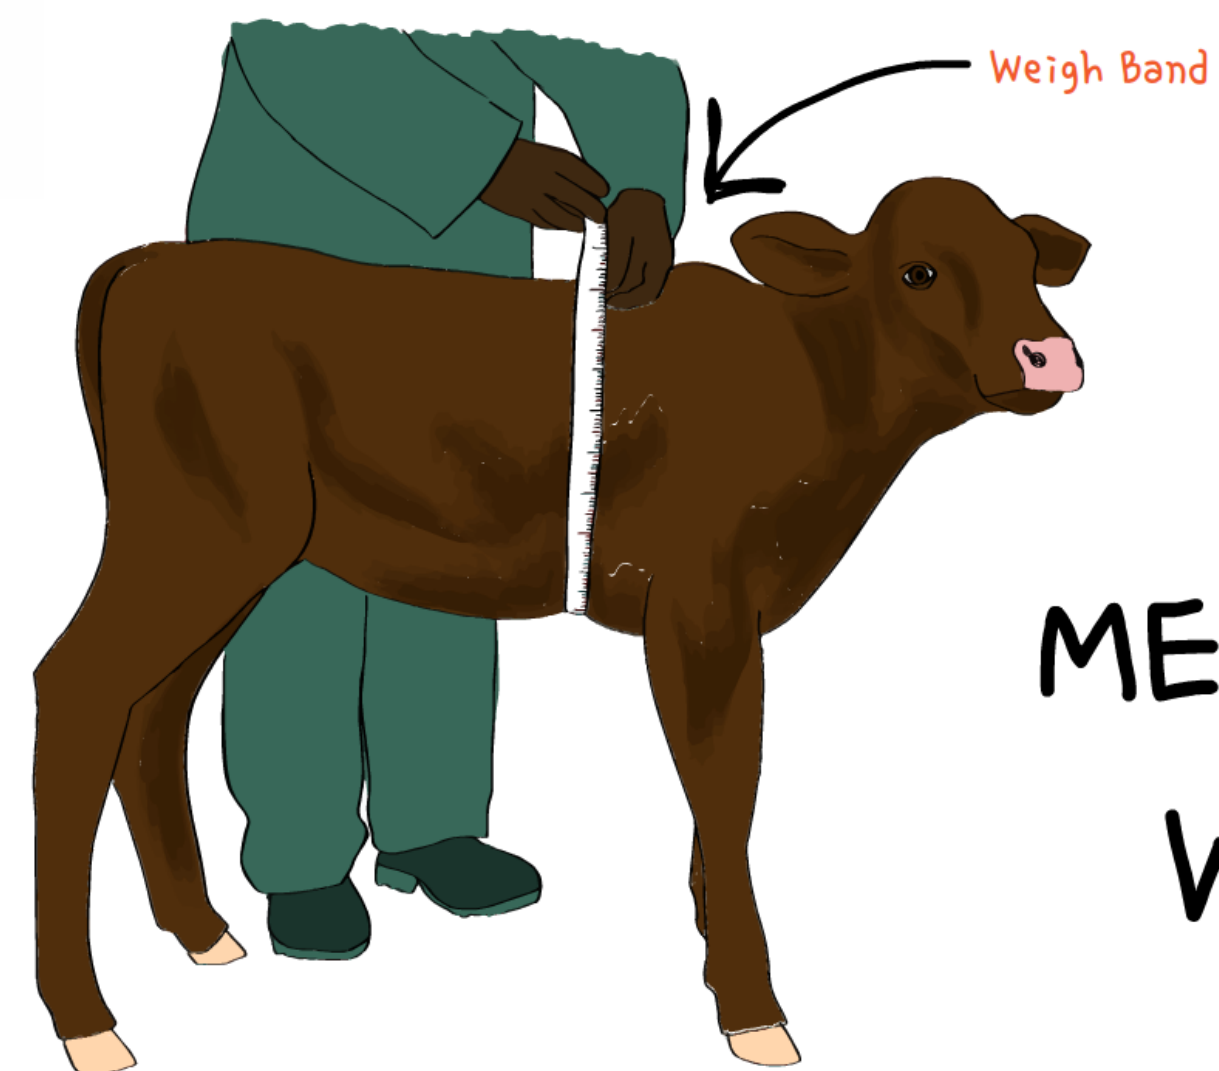

# TARGET WEIGHT

AGE (MONTHS)	FRIESIAN LIVE WEIGHT (KG)	JERSEY LIVE WEIGHT (KG)
2-3 (weaning)	90-110	65-85
12	250-270	200-230
15 (mating)	300-350	250-275
24 (pre-calving)	500-520	380-410

## MEASURING WEIGHT

### AHDB recommended targets (UK)

AGE (MONTHS)	% OF MATURE WEIGHT	% OF MATURE HEIGHT (KG)
0 (birth)		
3 (post-weaning)	17	63
6	27	74
14 (pre-breeding)	55	87
24 (calving)	90	96